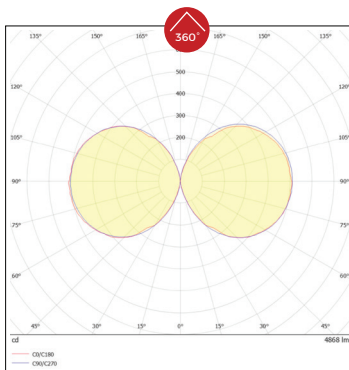

Photometric: