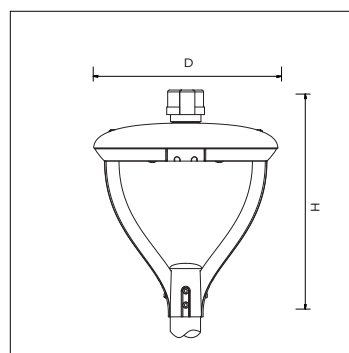

*Available in CRI 90 on request.

Features:

Body Material	Finishing	Optics	Driver	Driver Mounting	Beam Angle
Die-Cast Aluminum	Electrostatic Painting	PC	Included	Separated	T2, T3, T4 & T5

Photometric:

General Dimensions: