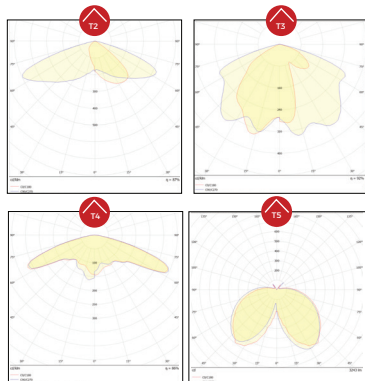

Photometric: