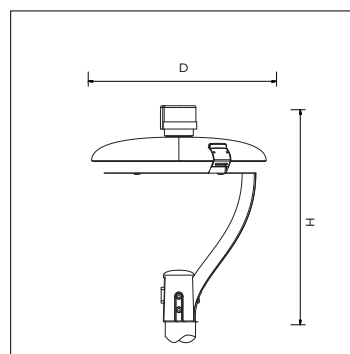

*Values above according to tests made with 3000K and wide beam angle.

*Available in CRI 90 on request.

Features:

| Body Material | Finishing | Optics | Driver | Driver Mounting | Beam Angle |
|-------------------|------------------------|--------|----------|-----------------|-----------------|
| Die-Cast Aluminum | Electrostatic Painting | PC | Included | Separated | T2, T3, T4 & T5 |

Photometric:

General Dimensions:

Body Finish:

Accessories:

Applications: