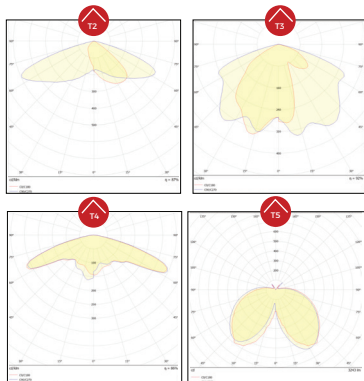

Photometric: