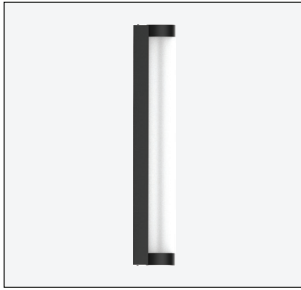

WALL LIGHTING

GALLAXIS

Category:
Outdoor

Product Type:
Wall Lighting

Mounting Type:
Surface-mounted,
Wall-mounted

Description:

Gallaxis outdoor linear wall lights combine modern aesthetics with high-performance illumination, making them the ideal choice for enhancing facades, pathways, and outdoor architectural features. Crafted from durable, weather-resistant materials and featuring a sleek, minimalist design.

*Available in CRI 90 on request.

*Values shown above are based on tests conducted at 3000K CCT with a wide beam angle.

Features:

Body Material	Finishing	Optics	Driver	Driver Mounting	Beam Angle
Die-Cast Aluminum	Electrostatic Painting	PC Diffuser	Included	Separated	240x120°