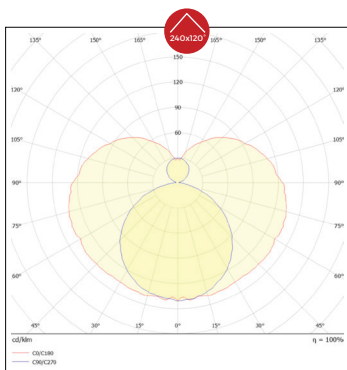

Photometric: