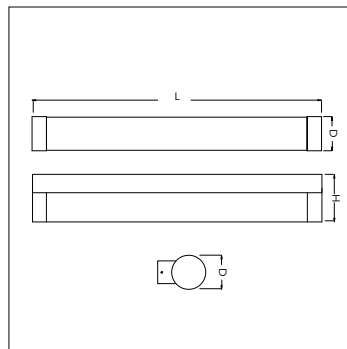

*Available in CRI 90 on request.

*Values shown above are based on tests conducted at 3000K CCT with a wide beam angle.

Features:

Body Material	Finishing	Optics	Driver	Driver Mounting	Beam Angle
Die-Cast Aluminum	Electrostatic Painting	PC Diffuser	Included	Separated	240x120°

Photometric:

General Dimensions:

Body Finish:

Applications: