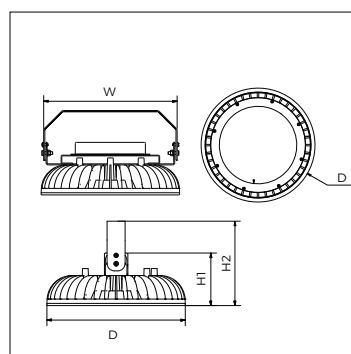

L80B10

Specifications:

Wattage	Lumen	Efficacy	Power Factor	CRI	CCT	Voltage	Frequency	Dimensions (mm)			
								D	W	H1	H2
100W	15500lm	155lm/w	>0.95	≥ 80	3000-5700K	100-305 VAC	50 Hz	385	371	146	234
150W	23250lm	155lm/w	>0.95	≥ 80	3000-5700K	100-305 VAC	50 Hz	385	371	146	234
200W	31000lm	155lm/w	>0.95	≥ 80	3000-5700K	100-305 VAC	50 Hz	385	371	146	234

Features:

Body Material	Finishing	Optics	Driver	Driver Mounting	Beam Angle
Heavy Duty Die Cast Aluminium	Electrostatic Painting	Tempered Glass	Included	Separated-Inside	120°

Photometric:

General Dimensions: