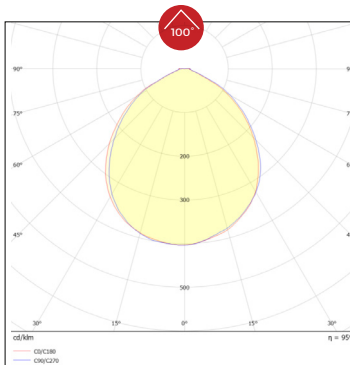

Photometric:

Body Finish:

Matt Black   Matt White

Applications: