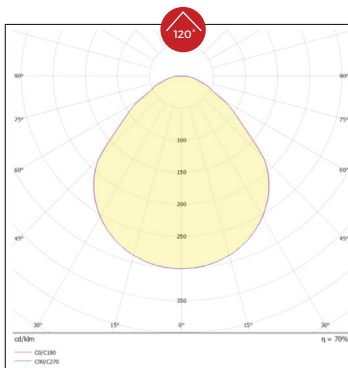

Photometric:

Accessories:

Applications: