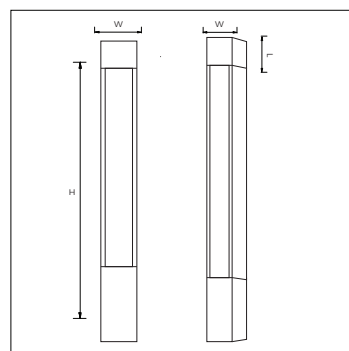

*Available in other CCTs on request.

*Available in CRI 80 on request.

*Available in 900 mm length on request.

Features:

Body Material	Finishing	Optics	Driver	Driver Mounting	Beam Angle
Aluminium Extrusion	Electrostatic Coating	Special Optical Silicone Rubber	Included	Separated-Inside	Type V

Photometric:

General Dimensions:

Body Finish:

Applications: