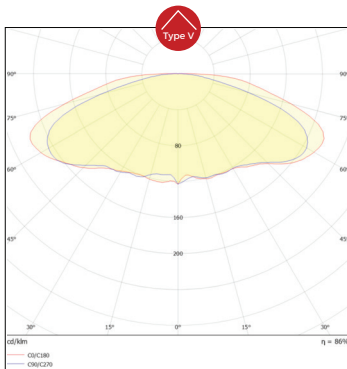

They are featuring modern design, offering durable construction and balanced LED lighting, perfect for gardens and pathways.

Specifications:

Wattage	Lumen	Efficacy	Power Factor	CRI	CCT	Voltage	Frequency	Dimensions (mm)		
								L	W	H
13W	1690lm	130lm/W	>0.95	70	2700-5700K	220-240 VAC	50/60 Hz	600	150	150

*Available in other CCTs on request.

*Available in CRI 80 on request.

*Available in 900 mm length on request.

Features:

Body Material	Finishing	Optics	Driver	Driver Mounting	Beam Angle
Aluminium Extrusion	Electrostatic Coating	Special Optical Silicone Rubber	Included	Separated-Inside	Type V

Photometric:

General Dimensions:

Body Finish:

Applications: